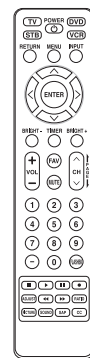

Digital Comb Filter	• (3D)
Color Temperature Control	4 Modes
Aspect Ratio Adjustment	6 Modes
Enhanced Noise Reduction (Video Noise Filter)	• (3D & MPEG)
Enhanced Line Doubler	•
Picture Selection Mode	7 Modes
Picture Reset	•
DTV Signal Strength Indicator	•
Black Stretcher (Black Level Enhancer)	•
DB (Digital Booster)	•

REAR AUDIO/VIDEO INPUTS/OUTPUTS

RF In (Antenna/Cable)	1
L/R Audio/Component Video In	1
L/R Audio Out	1
S-Video In	1
HD Component Video In (Y,Pb,Pr) + L/R Audio	2
Digital Audio Out	1 (Optical)
HDMI™/HDCP Input	2 (V.1.3)
RGB In (D-Sub 15pin) - PC	1
PC Audio Input	1
Remote Control In (IR)	1
RS-232c In (Control/Service)	1
USB (Service Only)	1

AUDIO

Audio Outout Power (Watts - THD 10%)	7W + 7W
Speaker System Details	1 Way 2 System
Dolby® Digital Decoder	•
Mono/Stereo/Dual (MTS/SAP)	•
Bass/Treble/Balance Controls	•
Sound Mode	4 Modes
Mute	•

CABINET/ACCESSORIES

Cabinet Style	Table Top
Remote Control Type	Universal
VESA® Compliant	• (200mm x 100mm)

POWER

Consumption (Typical)	170W
Stand-by Consumption	<1W
Energy Star Compliant	•

DIMENSIONS/WEIGHTS

Dimensions w/out stand (W x H x D)	31.7" x 21.4" x 3.1"
Weight w/out stand	26.0 lbs
Dimensions w/stand (W x H x D)	31.7" x 23.5" x 10.8"
Weight w/stand	30.2 lbs
Packaging Dimensions (W x H x D)	40.5" x 25.7" x 7.8"
Weight in package	37.5 lbs
UPC	719192172906
Limited Warranty	1 Year Parts/Labor

DIMENSIONS/REMOTE/INPUTS/OUTPUTS

The Quality Goes in Before the Name Goes on.