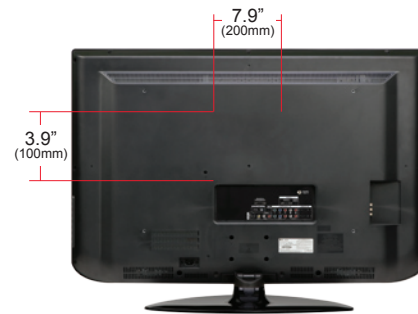

Digital Comb Filter	• (3D)
Color Temperature Control	4 Modes
Aspect Ratio Adjustment	6 Modes
Enhanced Noise Reduction (Video Noise Filter)	• (3D & MPEG)
Enhanced Line Doubler	•
Picture Selection Mode	7 Modes
Picture Reset	•
DTV Signal Strength Indicator	•
Black Stretcher (Black Level Enhancer)	•
DB (Digital Booster)	•

REAR AUDIO/VIDEO INPUTS/OUTPUTS

RF In (Antenna/Cable)	1
L/R Audio/Component Video In	1
L/R Audio Out	1
S-Video In	1
HD Component Video In (Y,Pb,Pr) + L/R Audio	2
Digital Audio Out	1 (Optical)
HDMI™/HDCP Input	2 (V.1.3)
RGB In (D-Sub 15pin) - PC	1
PC Audio Input	1
Remote Control In (IR)	1
RS-232c In (Control/Service)	1
USB (Service Only)	1

AUDIO

Audio Outout Power (Watts - THD 10%)	7W + 7W
Speaker System Details	1 Way 2 System
Dolby® Digital Decoder	•
Mono/Stereo/Dual (MTS/SAP)	•
Bass/Treble/Balance Controls	•
Sound Mode	4 Modes
Mute	•

CABINET/ACCESSORIES

Cabinet Style	Table Top
Remote Control Type	Universal
VESA® Compliant	• (200mm x 100mm)

POWER

Consumption (Typical)	170W
Stand-by Consumption	<1W
Energy Star Compliant	•

DIMENSIONS/WEIGHTS

Dimensions w/out stand (W x H x D)	31.7" x 21.4" x 3.1"
Weight w/out stand	26.0 lbs
Dimensions w/stand (W x H x D)	31.7" x 23.5" x 10.8"
Weight w/stand	30.2 lbs
Packaging Dimensions (W x H x D)	40.5" x 25.7" x 7.8"
Weight in package	37.5 lbs
UPC	719192172906
Limited Warranty	1 Year Parts/Labor

DIMENSIONS/REMOTE/INPUTS/OUTPUTS

The Quality Goes in Before the Name Goes on.