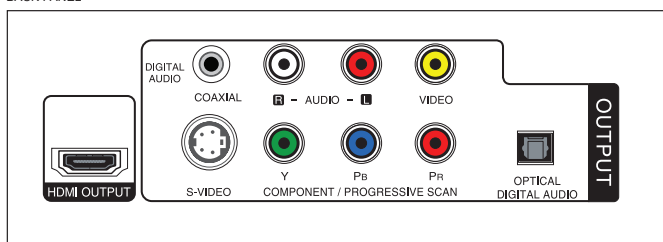

GRAPHIC USER INTERFACE

Language	English/Spanish/French

VIDEO CAPABILITIES

Digital/Analog Conversion	108MHz/14bit
Progressive Scan Output	•
1080i Upscaling	•
1080p Upscaling	•

AUDIO CAPABILITIES

Digital/Analog Conversion	192KHz/24bit
DTS Digital Out	•
Dolby Digital Audio	•
Dolby Digital 2 Channel Down Mix	•
Dynamic Range Control On/Off	•

DVD PLAYBACK FEATURES

Zoom	•
Parental Lock	•
Bookmark Search	•
Resume	•
Chapter Skip (Fwd/Rev)	•
Repeat Play (A/B, Title, Track/Chapter, All)	•
Closed Caption	•
Subtitle Still	•

CD PLAYBACK FEATURES

Programmable Play	•
Repeat Play	•
JPEG Preview	•
MP3 ID3 Tag Support	•

OTHER FEATURES

Screen Saver Mode	•
Aspect Ratio Selection	•
Black Level Adjustment	•

REAR PANEL INPUTS/OUTPUTS

Digital Audio Out/Optical	•
Digital Audio Out/Coaxial	•
Audio L/R Out	•
Component Video Out	•
S-Video Out	•
Composite Video Out	•
HDMI Out	•

SUPPLIED ACCESSORIES

Remote Control Type	Universal
A/V RCA Cable	•
Battery (Size)	2 (AA)
User Guide	•
Warranty Card	•
Customer Registration Card	•

POWER

Power System	AC120V/60Hz
Power Off Consumption	<1W
Maximum Power Consumption	8W

SPECIFICATIONS

Color	Glossy Black
Display Type/Feature	Fluorescent
Dimensions (W x H x D)	16.9" x 7.7" x 1.4"
Weight	2.1lbs
Dimensions w/Packaging (W x H x D)	19.8" x 10.4" x 4.0"
Weight in Packaging	5.1lbs
UPC	719192173262
Limited Warranty	1 Year Parts/90 Days Labor

INPUTS/OUTPUTS/REMOTE

BACK PANEL

The Quality Goes in Before the Name Goes on.