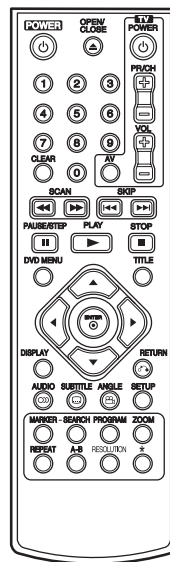

GRAPHIC USER INTERFACE

Language	English/Spanish/French

VIDEO CAPABILITIES

Digital/Analog Conversion	108MHz/14bit
Progressive Scan Output	•
1080i Upscaling	•
1080p Upscaling	•

AUDIO CAPABILITIES

Digital/Analog Conversion	192KHz/24bit
DTS Digital Out	•
Dolby Digital Audio	•
Dolby Digital 2 Channel Down Mix	•
Dynamic Range Control On/Off	•

DVD PLAYBACK FEATURES

Zoom	•
Parental Lock	•
Bookmark Search	•
Resume	•
Chapter Skip (Fwd/Rev)	•
Repeat Play (A/B, Title, Track/Chapter, All)	•
Closed Caption	•
Subtitle Still	•

CD PLAYBACK FEATURES

Programmable Play	•
Repeat Play	•
JPEG Preview	•
MP3 ID3 Tag Support	•

OTHER FEATURES

Screen Saver Mode	•
Aspect Ratio Selection	•
Black Level Adjustment	•

REAR PANEL INPUTS/OUTPUTS

Digital Audio Out/Optical	•
Digital Audio Out/Coaxial	•
Audio L/R Out	•
Component Video Out	•
S-Video Out	•
Composite Video Out	•
HDMI Out	•

SUPPLIED ACCESSORIES

Remote Control Type	Universal
A/V RCA Cable	•
Battery (Size)	2 (AA)
User Guide	•
Warranty Card	•
Customer Registration Card	•

POWER

Power System	AC120V/60Hz
Power Off Consumption	<1W
Maximum Power Consumption	8W

SPECIFICATIONS

Color	Glossy Black
Display Type/Feature	Fluorescent
Dimensions (W x H x D)	16.9" x 7.7" x 1.4"
Weight	2.1lbs
Dimensions w/Packaging (W x H x D)	19.8" x 10.4" x 4.0"
Weight in Packaging	5.1lbs
UPC	719192173262
Limited Warranty	1 Year Parts/90 Days Labor

INPUTS/OUTPUTS/REMOTE

BACK PANEL