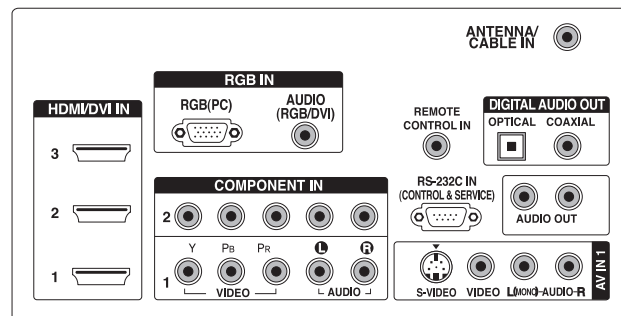

REAR AUDIO/VIDEO INPUTS/OUTPUTS

RF In (Antenna/Cable)	1
L/R Audio/Component Video In	1
L/R Audio Out	1
S-Video In	1
HD Component Video In (Y,Pb,Pr) + L/R Audio	2
Digital Audio Out	1 (Optical)
HDMI™/HDCP Input	3 (V.1.3)
RGB In (D-Sub 15pin) - PC	1
PC Audio Input	1
Remote Control In (IR)	1
RS-232C In (Control/Service)	1
USB (Service Only)	1

AUDIO

Audio Outout Power (Watts - THD 10%)	10W + 10W
Speaker System Details	1 Way 2 System
Dolby® Digital Decoder	•
Mono/Stereo/Dual (MTS/SAP)	•
Bass/Treble/Balance Controls	•
Sound Mode	4 Modes
Mute	•

CABINET/ACCESSORIES

Cabinet Style	Table Top
Remote Control Type	Universal
VESA® Compliant	• (600mm x 400mm)

POWER

Consumption (Typical)	300W
Stand-by Consumption	<1W
Energy Star Compliant	•

DIMENSIONS/WEIGHTS

Dimensions w/out stand (W x H x D)	41.2" x 28.9" x 4.0"
Weight w/out stand	59.5 lbs
Dimensions w/stand (W x H x D)	41.2" x 31.5" x 13.7"
Weight w/stand	69.4 lbs
Packaging Dimensions (W x H x D)	49.2" x 35.8" x 17.9"
Weight in package	80.5 lbs
UPC	719192172937
Limited Warranty	1 Year Parts/Labor

DIMENSIONS/REMOTE/INPUTS/OUTPUTS

The Quality Goes in Before the Name Goes on.