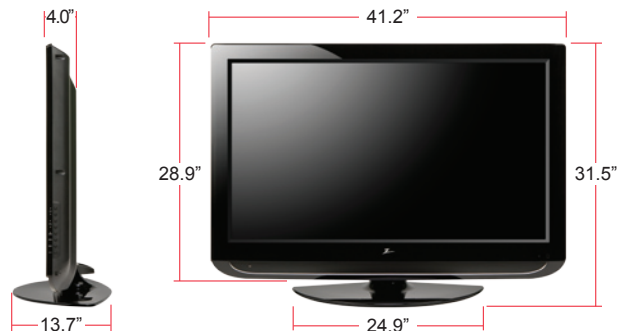

REAR AUDIO/VIDEO INPUTS/OUTPUTS

RF In (Antenna/Cable)	1
L/R Audio/Component Video In	1
L/R Audio Out	1
S-Video In	1
HD Component Video In (Y,Pb,Pr) + L/R Audio	2
Digital Audio Out	1 (Optical)
HDMI™/HDCP Input	3 (V.1.3)
RGB In (D-Sub 15pin) - PC	1
PC Audio Input	1
Remote Control In (IR)	1
RS-232C In (Control/Service)	1
USB (Service Only)	1

AUDIO

Audio Outout Power (Watts - THD 10%)	10W + 10W
Speaker System Details	1 Way 2 System
Dolby® Digital Decoder	•
Mono/Stereo/Dual (MTS/SAP)	•
Bass/Treble/Balance Controls	•
Sound Mode	4 Modes
Mute	•

CABINET/ACCESSORIES

Cabinet Style	Table Top
Remote Control Type	Universal
VESA® Compliant	• (600mm x 400mm)

POWER

Consumption (Typical)	300W
Stand-by Consumption	<1W
Energy Star Compliant	•

DIMENSIONS/WEIGHTS

Dimensions w/out stand (W x H x D)	41.2" x 28.9" x 4.0"
Weight w/out stand	59.5 lbs
Dimensions w/stand (W x H x D)	41.2" x 31.5" x 13.7"
Weight w/stand	69.4 lbs
Packaging Dimensions (W x H x D)	49.2" x 35.8" x 17.9"
Weight in package	80.5 lbs
UPC	719192172937
Limited Warranty	1 Year Parts/Labor

DIMENSIONS/REMOTE/INPUTS/OUTPUTS

The Quality Goes in Before the Name Goes on.