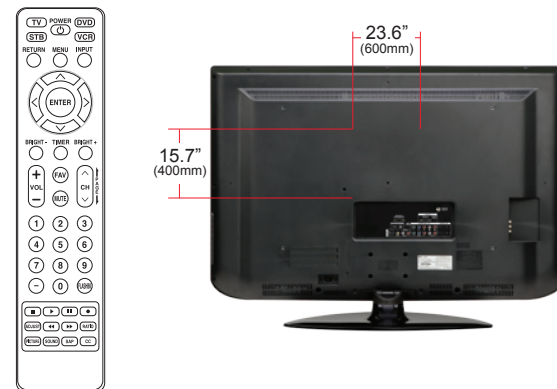

REAR AUDIO/VIDEO INPUTS/OUTPUTS

RF In (Antenna/Cable)	1
L/R Audio/Component Video In	1
L/R Audio Out	1
S-Video In	1
HD Component Video In (Y,Pb,Pr) + L/R Audio	2
Digital Audio Out	1 (Optical)
HDMI™/HDCP Input	3 (V.1.3)
RGB In (D-Sub 15pin) - PC	1
PC Audio Input	1
Remote Control In (IR)	1
RS-232C In (Control/Service)	1
USB (Service Only)	1

AUDIO

Audio Outout Power (Watts - THD 10%)	10W + 10W
Speaker System Details	1 Way 2 System
Dolby® Digital Decoder	•
Mono/Stereo/Dual (MTS/SAP)	•
Bass/Treble/Balance Controls	•
Sound Mode	4 Modes
Mute	•

CABINET/ACCESSORIES

Cabinet Style	Table Top
Remote Control Type	Universal
VESA® Compliant	• (600mm x 400mm)

POWER

Consumption (Typical)	300W
Stand-by Consumption	<1W
Energy Star Compliant	•

DIMENSIONS/WEIGHTS

Dimensions w/out stand (W x H x D)	41.2" x 28.9" x 4.0"
Weight w/out stand	59.5 lbs
Dimensions w/stand (W x H x D)	41.2" x 31.5" x 13.7"
Weight w/stand	69.4 lbs
Packaging Dimensions (W x H x D)	49.2" x 35.8" x 17.9"
Weight in package	80.5 lbs
UPC	719192172937
Limited Warranty	1 Year Parts/Labor

DIMENSIONS/REMOTE/INPUTS/OUTPUTS

The Quality Goes in Before the Name Goes on.